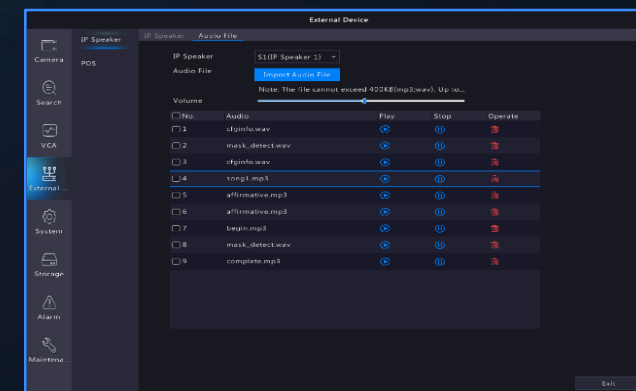

Linkage setting